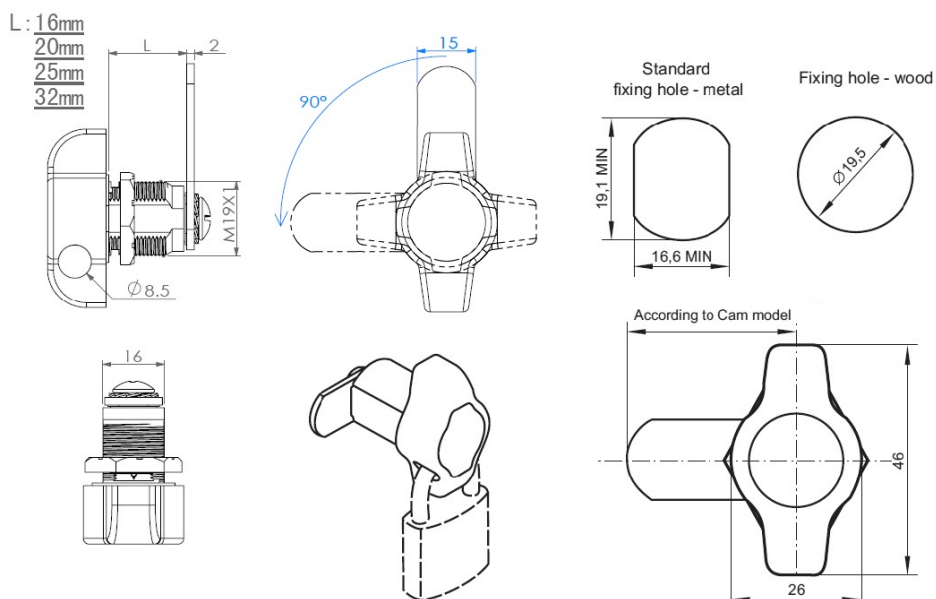

PRODUCT SHEET

Description:

Padlockable Cam Lock #300R, 90DG, $\varnothing 19 \times 32$ mm, Black, Cam A04, Straight C/E: 40 mm, NO Anti Rotating Plate

Item number:

14.04.589-4

Units	Box	Carton	HS Code	Barcode
Pcs.	15	150	8301300000	
				5704866517348