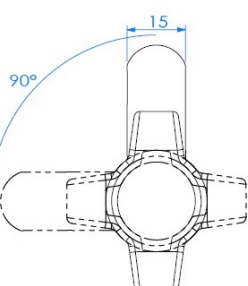

## Description:

Padlockable Cam Lock #300R, 90DG,  $\varnothing 19 \times 32$ mm, CPL, Cam A04, Straight C/E: 40 mm, NO Anti Rotating Plate

## Item number:

14.04.589-0

Units	Box	Carton	HS Code	Barcode
Pcs.	15	150	8301300000	
				5704866042239

L: 16mm  
20mm  
25mm  
32mm

Standard fixing hole - metal      Fixing hole - wood