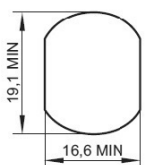

## Description:

Padlockable Cam Lock #300R, 90DG,  $\varnothing 19 \times 32$ mm, CPL, Cam A04, Straight C/E: 40 mm, NO Anti Rotating Plate

## Item number:

14.04.589-0

Units	Box	Carton	HS Code	Barcode
Pcs.	15	150	8301300000	
				5704866042239

L: 16mm  
20mm  
25mm  
32mm

Standard fixing hole - metal      Fixing hole - wood