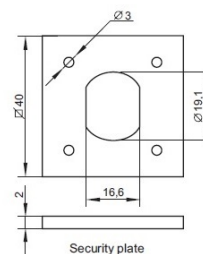

## Description:

Padlockable Cam Lock #300R, 90DG,  $\varnothing 19 \times 32$ mm, CPL, Cam A04, Straight C/E: 40 mm, NO Anti Rotating Plate

## Item number:

14.04.589-0

Units	Box	Carton	HS Code	Barcode
Pcs.	15	150	8301300000	
				5704866042239

L: 16mm  
20mm  
25mm  
32mm

Standard fixing hole - metal      Fixing hole - wood