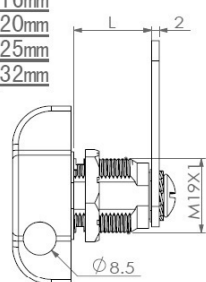

## Description:

Padlockable Cam Lock #300R, 90DG,  $\varnothing 19 \times 32$ mm, CPL, Cam A04, Straight C/E: 40 mm, NO Anti Rotating Plate

## Item number:

14.04.589-0

Units	Box	Carton	HS Code	Barcode
Pcs.	15	150	8301300000	
				5704866042239

L: 16mm  
20mm  
25mm  
32mm

Standard fixing hole - metal      Fixing hole - wood