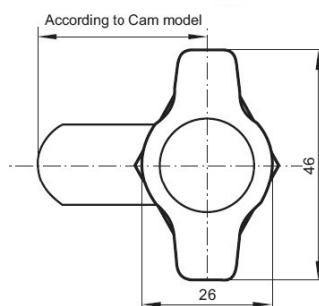

## Description:

Padlockable Cam Lock #300R, 90DG,  $\varnothing 19 \times 32$ mm, CPL, Cam A04, Straight C/E: 40 mm, NO Anti Rotating Plate

## Item number:

14.04.589-0

Units	Box	Carton	HS Code	Barcode
Pcs.	15	150	8301300000	
				5704866042239

L: 16mm  
20mm  
25mm  
32mm

Standard fixing hole - metal      Fixing hole - wood