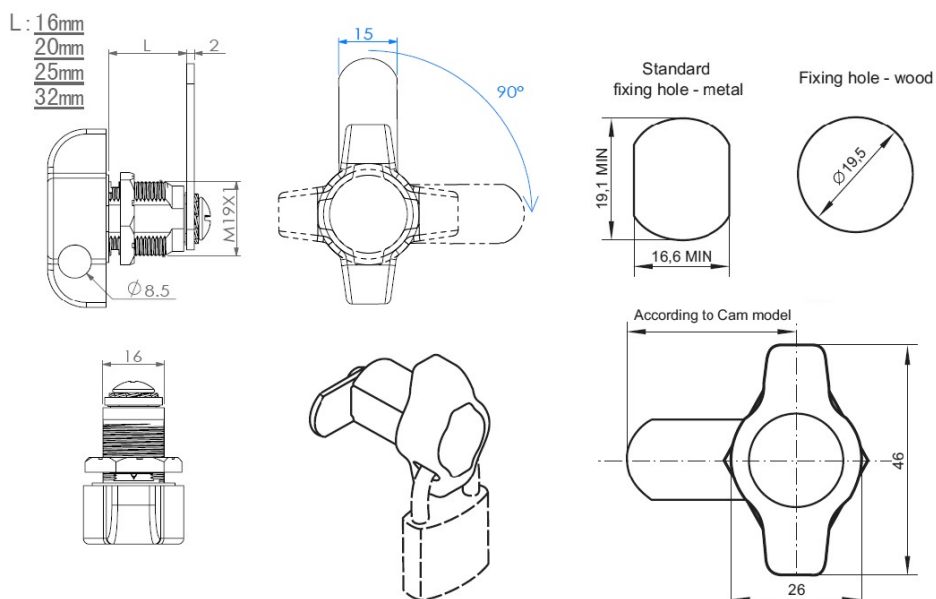

# PRODUCT SHEET

## Description:

Padlockable Cam Lock #300L, 90DG,  $\varnothing 19 \times 25$ mm, CPL, Cam A04, Straight C/E: 40 mm, NO Anti Rotating Plate

## Item number:

14.04.587-5

Units	Box	Carton	HS Code	Barcode
Pcs.	15	150	8301300000	
				5704866469173