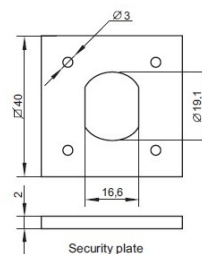

PRODUCT SHEET

Description:

Padlockable Cam Lock #300R, 90DG, $\varnothing 19 \times 25$ mm, CPL, Cam A04, Straight C/E: 40 mm, NO Anti Rotating Plate

Item number:

14.04.587-4

| Units | Box | Carton | HS Code | Barcode |
|-------|-----|--------|------------|--|
| Pcs. | 15 | 150 | 8301300000 |  |
| | | | | 5704866473729 |

L: 16mm
20mm
25mm
32mm

Standard fixing hole - metal

Fixing hole - wood

According to Cam model

SISO A/S

Mileparken 11
DK-2740 Skovlunde
Denmark
VAT: DK 24786013

Phone +45 45 830 900

www.siso.dk
siso@siso.dk