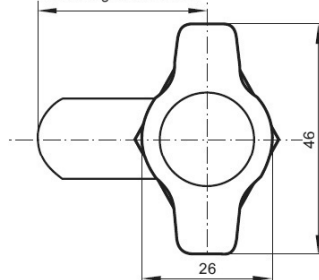

PRODUCT SHEET

Description:

Padlockable Cam Lock #300R, 90DG, $\varnothing 19 \times 25$ mm, CPL, Cam A04, Straight C/E: 40 mm, NO Anti Rotating Plate

Item number:

14.04.587-4

| Units | Box | Carton | HS Code | Barcode |
|-------|-----|--------|------------|--|
| Pcs. | 15 | 150 | 8301300000 |  |
| | | | | 5704866473729 |

L: 16mm
20mm
25mm
32mm

Standard fixing hole - metal

Fixing hole - wood

According to Cam model

SISO A/S

Mileparken 11
DK-2740 Skovlunde
Denmark
VAT: DK 24786013

Phone +45 45 830 900

www.siso.dk
siso@siso.dk