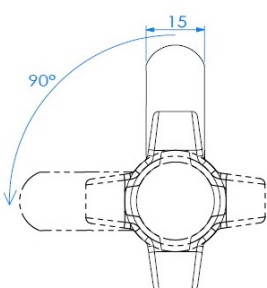

PRODUCT SHEET

Description:

Padlockable Cam Lock #300R, 90DG, $\varnothing 19 \times 25$ mm, CPL, Cam A04, Straight C/E: 40 mm, NO Anti Rotating Plate

Item number:

14.04.587-4

| Units | Box | Carton | HS Code | Barcode |
|-------|-----|--------|------------|--|
| Pcs. | 15 | 150 | 8301300000 |  |
| | | | | 5704866473729 |

L: 16mm
20mm
25mm
32mm

Standard fixing hole - metal

Fixing hole - wood

According to Cam model

SISO A/S

Mileparken 11
DK-2740 Skovlunde
Denmark
VAT: DK 24786013

Phone +45 45 830 900

www.siso.dk
siso@siso.dk