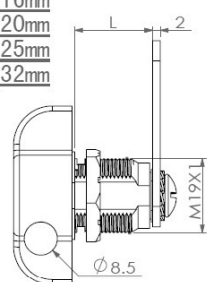

PRODUCT SHEET

Description:

Padlockable Cam Lock #300R, 90DG, $\varnothing 19 \times 25$ mm, CPL, Cam A04, Straight C/E: 40 mm, NO Anti Rotating Plate

Item number:

14.04.587-4

| Units | Box | Carton | HS Code | Barcode |
|-------|-----|--------|------------|--|
| Pcs. | 15 | 150 | 8301300000 |  |
| | | | | 5704866473729 |

L: 16mm
20mm
25mm
32mm

Standard fixing hole - metal

Fixing hole - wood

According to Cam model

SISO A/S

Mileparken 11
DK-2740 Skovlunde
Denmark
VAT: DK 24786013

Phone +45 45 830 900

www.siso.dk
siso@siso.dk