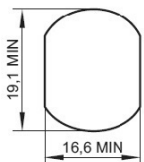

PRODUCT SHEET

Description:

Padlockable Cam Lock #300R, 90DG, $\varnothing 19 \times 25$ mm, CPL, Cam A04, Straight C/E: 40 mm, NO Anti Rotating Plate

Item number:

14.04.587-4

| Units | Box | Carton | HS Code | Barcode |
|-------|-----|--------|------------|--|
| Pcs. | 15 | 150 | 8301300000 |  |
| | | | | 5704866473729 |

L: 16mm
20mm
25mm
32mm

Standard fixing hole - metal

Fixing hole - wood

According to Cam model

SISO A/S

Mileparken 11
DK-2740 Skovlunde
Denmark
VAT: DK 24786013

Phone +45 45 830 900

www.siso.dk
siso@siso.dk