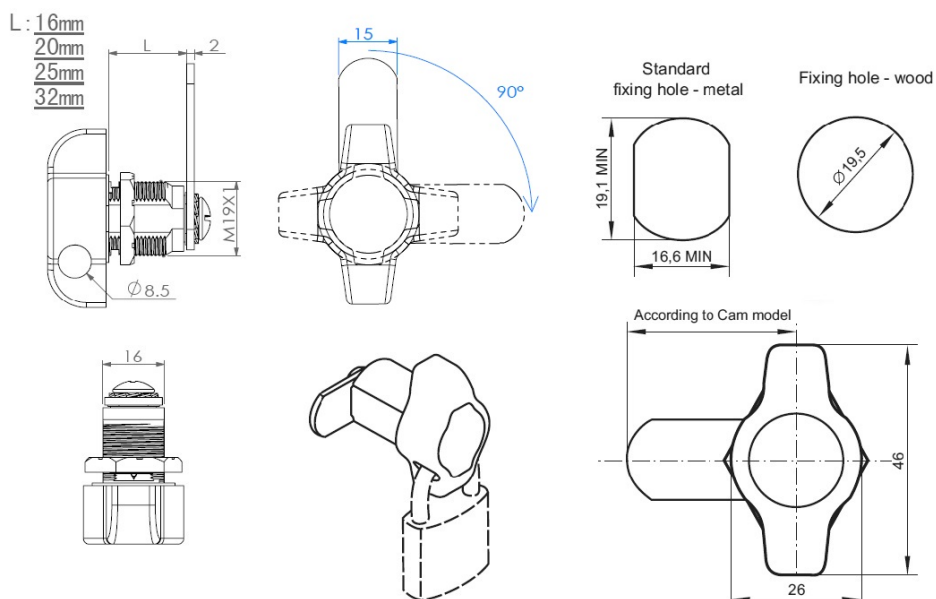

PRODUCT SHEET

Description:

Padlockable Cam Lock #300L, 90DG, $\varnothing 19 \times 20$ mm, CPL, Cam A04, Straight C/E: 40 mm, NO Anti Rotating Plate

Item number:

14.04.586-9

Units	Box	Carton	HS Code	Barcode
Pcs.	15	150	8301300000	
				5704866469166