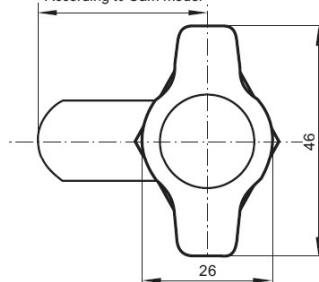

## Description:

Padlockable Cam Lock #300L, 90DG,  $\varnothing 19 \times 20$ mm, Black, Cam A04, Straight C/E: 40 mm, NO Anti Rotating Plate

## Item number:

14.04.586-7

Units	Box	Carton	HS Code	Barcode
Pcs.	15	150	8301300000	
				5704866517317

L: 16mm  
20mm  
25mm  
32mm

Standard fixing hole - metal

Fixing hole - wood

According to Cam model