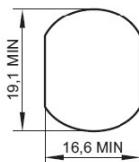

## Description:

Padlockable Cam Lock #300L, 90DG,  $\varnothing 19 \times 20$ mm, Black, Cam A04, Straight C/E: 40 mm, NO Anti Rotating Plate

## Item number:

14.04.586-7

Units	Box	Carton	HS Code	Barcode
Pcs.	15	150	8301300000	
				5704866517317

L: 16mm  
20mm  
25mm  
32mm

Standard fixing hole - metal

Fixing hole - wood

According to Cam model