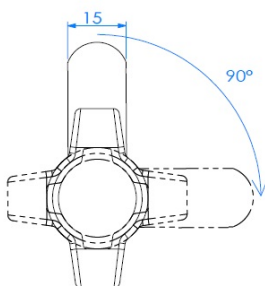

## Description:

Padlockable Cam Lock #300L, 90DG,  $\varnothing 19 \times 20$ mm, Black, Cam A04, Straight C/E: 40 mm, NO Anti Rotating Plate

## Item number:

14.04.586-7

Units	Box	Carton	HS Code	Barcode
Pcs.	15	150	8301300000	
				5704866517317

L: 16mm  
20mm  
25mm  
32mm

Standard fixing hole - metal

Fixing hole - wood

According to Cam model