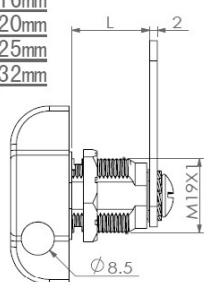

## Description:

Padlockable Cam Lock #300L, 90DG,  $\varnothing 19 \times 20$ mm, Black, Cam A04, Straight C/E: 40 mm, NO Anti Rotating Plate

## Item number:

14.04.586-7

Units	Box	Carton	HS Code	Barcode
Pcs.	15	150	8301300000	
				5704866517317

L: 16mm  
20mm  
25mm  
32mm

Standard fixing hole - metal

Fixing hole - wood

According to Cam model