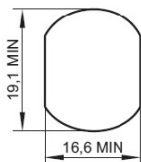

## Description:

Padlockable Cam Lock #300R, 90DG,  $\varnothing 19 \times 20$ mm, CPL, Cam A04, Straight C/E: 40 mm, NO Anti Rotating Plate

## Item number:

14.04.586-5

Units	Box	Carton	HS Code	Barcode
Pcs.	20	200	8301300000	
				5704866466622

L: 16mm  
20mm  
25mm  
32mm

Standard fixing hole - metal

Fixing hole - wood

According to Cam model