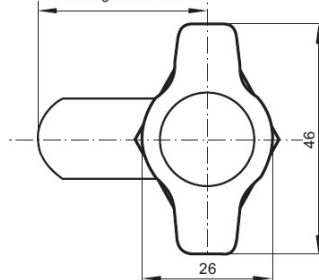

## Description:

Padlockable Cam Lock #300R, 90DG,  $\varnothing 19 \times 20$ mm, CPL, Cam A04, Straight C/E: 40 mm, NO Anti Rotating Plate

## Item number:

14.04.586-5

Units	Box	Carton	HS Code	Barcode
Pcs.	20	200	8301300000	
				5704866466622

L: 16mm  
20mm  
25mm  
32mm

Standard fixing hole - metal

Fixing hole - wood

According to Cam model