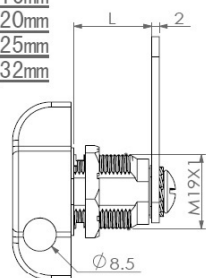

## Description:

Padlockable Cam Lock #300R, 90DG,  $\varnothing 19 \times 20$ mm, CPL, Cam A04, Straight C/E: 40 mm, NO Anti Rotating Plate

## Item number:

14.04.586-5

Units	Box	Carton	HS Code	Barcode
Pcs.	20	200	8301300000	
				5704866466622

L: 16mm  
20mm  
25mm  
32mm

Standard fixing hole - metal

Fixing hole - wood

According to Cam model