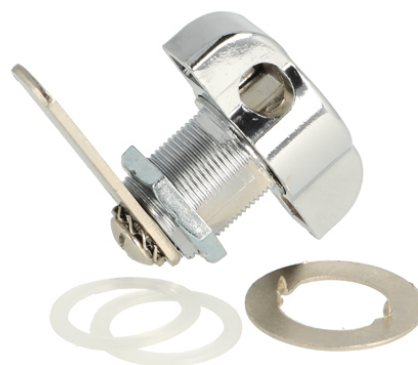

## Description:

Padlockable Cam Lock #300R, 90DG,  $\varnothing 19 \times 20$ mm, CPL, Cam A04, Straight C/E: 40 mm, NO Anti Rotating Plate

## Item number:

14.04.586-5

Units	Box	Carton	HS Code	Barcode
Pcs.	20	200	8301300000	
				5704866466622

L: 16mm  
20mm  
25mm  
32mm

Standard fixing hole - metal

Fixing hole - wood

According to Cam model