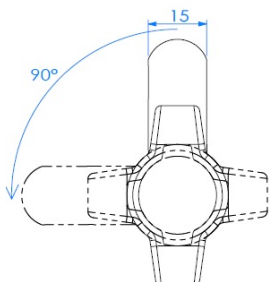

## Description:

Padlockable Cam Lock #300R, 90DG,  $\varnothing 19 \times 20$ mm, CPL, Cam A04, Straight C/E: 40 mm, NO Anti Rotating Plate

## Item number:

14.04.586-5

Units	Box	Carton	HS Code	Barcode
Pcs.	20	200	8301300000	
				5704866466622

L: 16mm  
20mm  
25mm  
32mm

Standard fixing hole - metal

Fixing hole - wood

According to Cam model