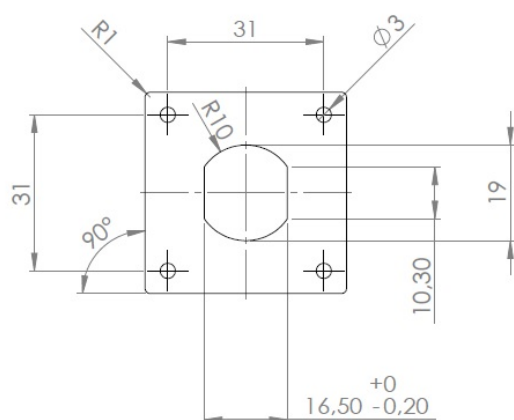

## Description:

Anti-Twist Metal Plate F/Padlockable Cam Locks

## Item number:

14.04.584-0

Units	Box	Carton	HS Code	Barcode
Pcs.	200	1200	8301600090	
				5704866042178