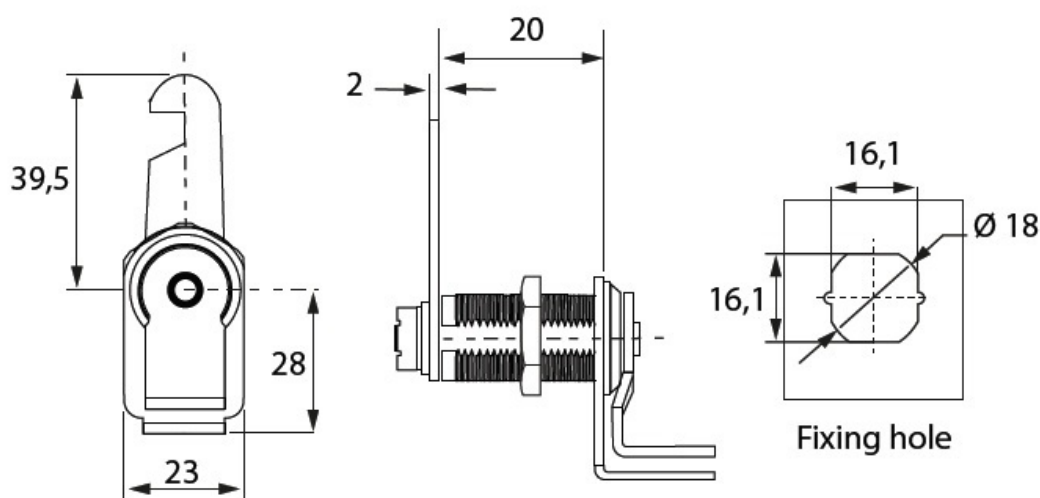

PRODUCT SHEET

Description:

Padlockable Cam Lock "Loop", 360DG, CPL, $\varnothing 18 \times 20 \text{mm}$, Hooked Cam C/E: 39,5mm, Shackle Hole: $\varnothing 8 \text{mm}$

Item number:

14.04.572-0

Units	Box	Carton	HS Code	Barcode
Pcs.	30	300	8301300000	 5704866402972