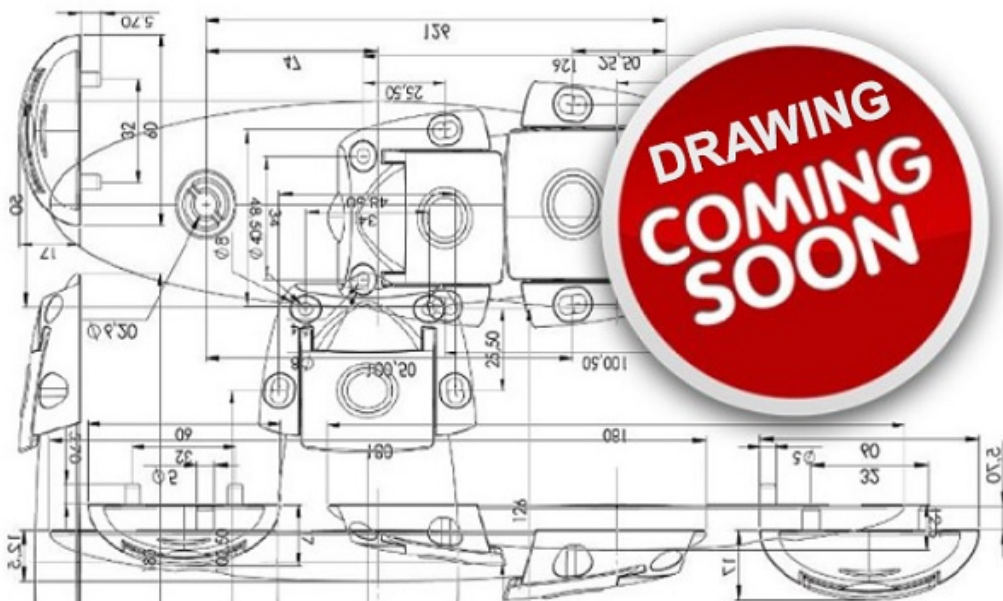

PRODUCT SHEET

Description:

Cam Lock 1930, 90DG, 12-9, CP, CK SISO, Cranked Cam 5mm, KD, Hex Nut Mounting, Packed in Box of 20 locks W/Same Key Code

Item number:

14.04.550-0

Units	Box	Carton	HS Code	Barcode
Pcs.	25	200	8301300000	 5704866042154