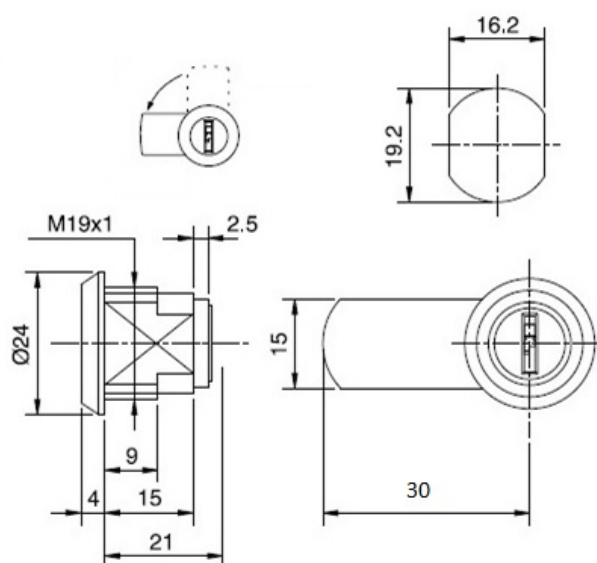

PRODUCT SHEET

Description:

Cam Lock 0503, 90DG, CPL, MK:Ojmar, Str. Cam c/e:30mm, Max Panel Thickness 6mm

Item number:

14.04.512-0

Units	Box	Carton	HS Code	Barcode
Pcs.	1	50	8301300000	
				5704866042147

SISO A/S