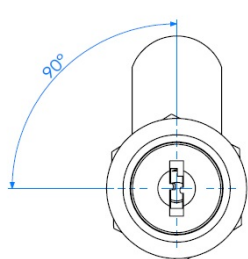

PRODUCT SHEET

Description:

Cam Lock MIC1930, 90DG, Cam No. A01, CPL, CK SISO, #J11

Item number:

14.04.504-0

Units	Box	Carton	HS Code	Barcode
Pcs.	30	300	8301300000	
				5704866042123

L1=16mm
L2=20mm
L3=25mm
L4=30mm