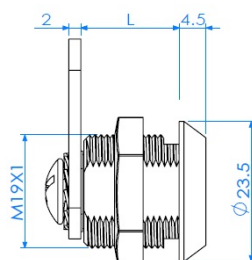

PRODUCT SHEET

Description:

Cam Lock MIC1930, 90DG, Cam No. A01, CPL, CK SISO, #J11

Item number:

14.04.504-0

Units	Box	Carton	HS Code	Barcode
Pcs.	30	300	8301300000	
				5704866042123

L1=16mm
L2=20mm
L3=25mm
L4=30mm