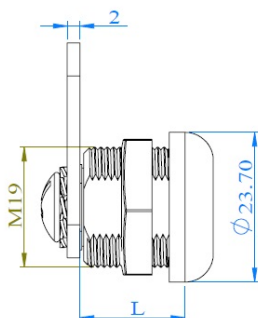

# PRODUCT SHEET

**Description:**

Cam Lock 1930, 90DG, SS Cap+Core, Cam A10, KA D20, CK SISO

**Item number:**

14.04.503-5

Units	Box	Carton	HS Code	Barcode
Pcs.	12	240	8301300000	
				5704866464550

L1: 16mm  
L2: 20mm  
L3: 25mm  
L4: 30mm