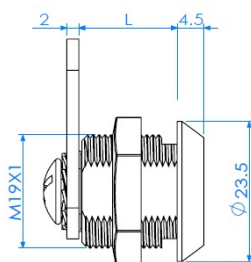

PRODUCT SHEET

Description:

Cam Lock 1930, 90DG, Str. Cam A09, CPL, CK SISO

Item number:

14.04.500-1

Units	Box	Carton	HS Code	Barcode
Pcs.	12	240	8301300000	
				5704866042093

L1=16mm
L2=20mm
L3=25mm
L4=30mm