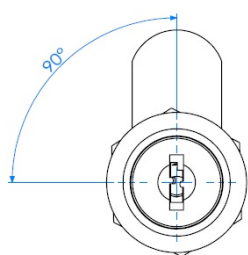

PRODUCT SHEET

Description:

Cam Lock M1930, 90DG, Str. Cam A04, CPL, CK SISO, #J12

Item number:

14.04.499-5

Units	Box	Carton	HS Code	Barcode
Pcs.	12	240	8301300000	
				5704866042079

L1=16mm
L2=20mm
L3=25mm
L4=30mm