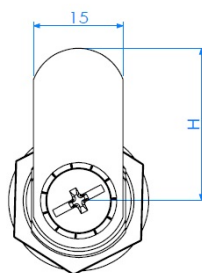

PRODUCT SHEET

Description:

Cam Lock M1930, 90DG, Str. Cam A04, CPL, CK SISO, #J11

Item number:

14.04.499-0

Units	Box	Carton	HS Code	Barcode
Pcs.	24	240	8301300000	
				5704866042062

L1=16mm
L2=20mm
L3=25mm
L4=30mm