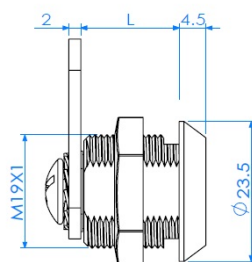

PRODUCT SHEET

Description:

Cam Lock M1930, 90DG, Str. Cam A04, CPL, CK SISO, #J11

Item number:

14.04.499-0

Units	Box	Carton	HS Code	Barcode
Pcs.	24	240	8301300000	
				5704866042062

L1=16mm
L2=20mm
L3=25mm
L4=30mm