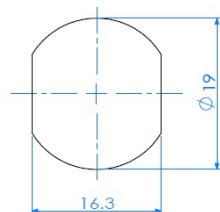

PRODUCT SHEET

Description:

Cam Lock M1930, 90DG, Str. Cam A04, CPL, CK SISO, #J11

Item number:

14.04.499-0

Units	Box	Carton	HS Code	Barcode
Pcs.	24	240	8301300000	
				5704866042062

L1=16mm
L2=20mm
L3=25mm
L4=30mm