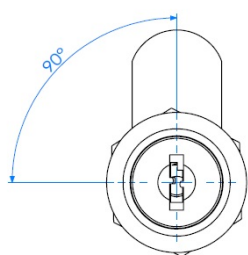

PRODUCT SHEET

Description:

Cam Lock M1930, 90DG, Str. Cam A04, CPL, CK SISO, #J11

Item number:

14.04.499-0

Units	Box	Carton	HS Code	Barcode
Pcs.	24	240	8301300000	
				5704866042062

L1=16mm
L2=20mm
L3=25mm
L4=30mm