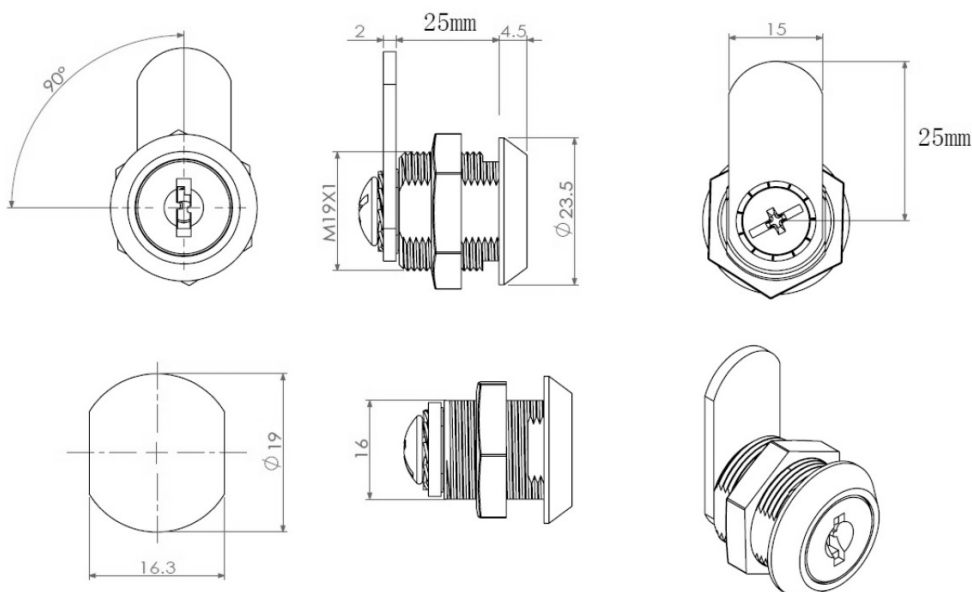

PRODUCT SHEET

Description:

Cam Lock M1925S, 90DG, Cam No. A01,Black,Snake MK SISO,#01 With Full Thread, Master Key System #01

Item number:

14.04.497-5

Units	Box	Carton	HS Code	Barcode
Pcs.	20	200	8301300000	 5704866515269