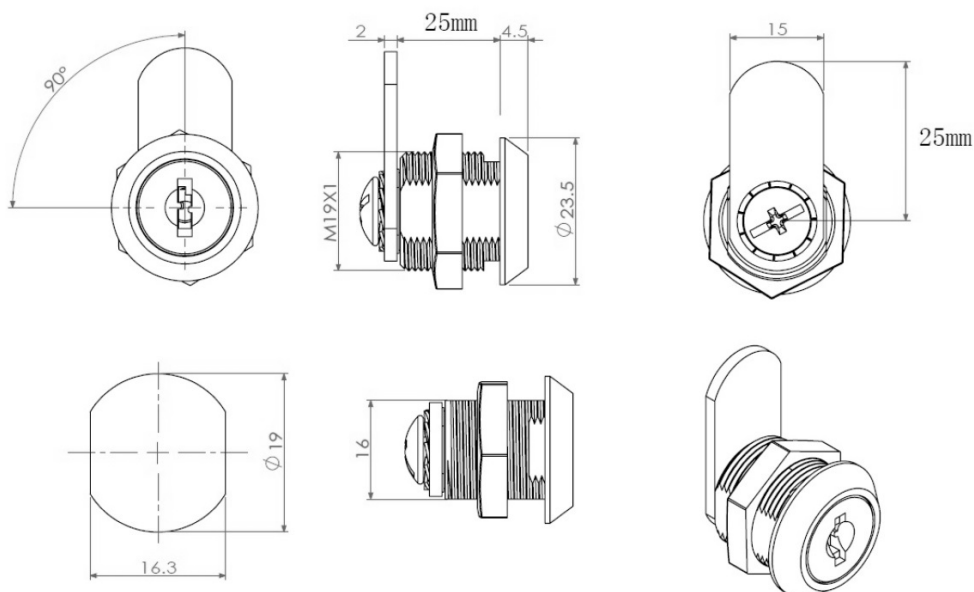

PRODUCT SHEET

Description:

Cam Lock MIC1925S, 90DG, Cam No. A01,CPL,Snake CK SISO,#01 NOT with Full Thread

Item number:

14.04.496-0

Units	Box	Carton	HS Code	Barcode
Pcs.	12	240	8301300000	
				5704866041997