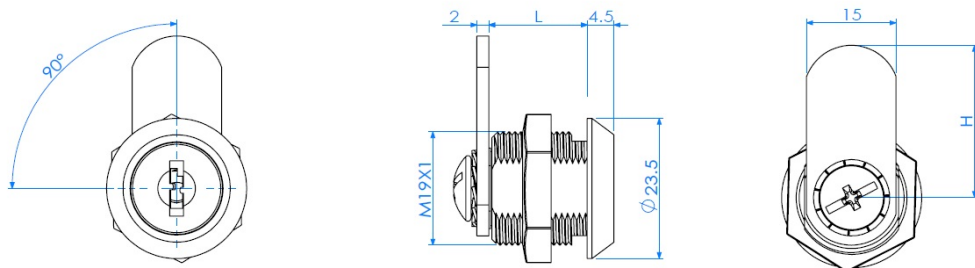

PRODUCT SHEET

Description:

Cam Lock MIC1925, 90DG, Cam No. A01, CPL, CK SISO, #J11

Item number:

14.04.495-0

Units	Box	Carton	HS Code	Barcode
Pcs.	30	300	8301300000	
				5704866041980

L1=16mm
L2=20mm
L3=25mm
L4=30mm