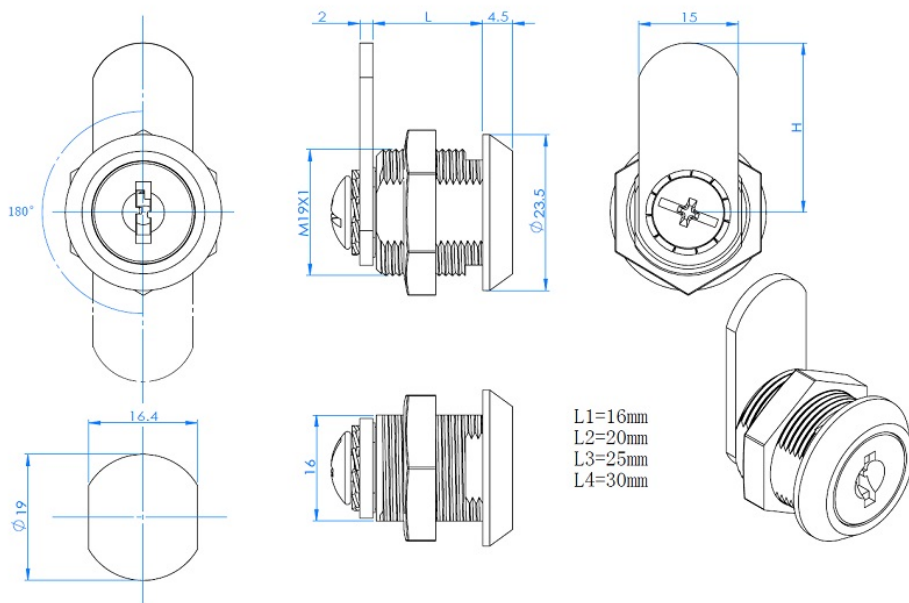

# PRODUCT SHEET

**Description:**

Cam Lock 1925, 180DG, CPL, Cam A06, W/3 CK SISO,W/1 L-Shaped Striking Plate

**Item number:**

14.04.494-0

| Units | Box | Carton | HS Code    | Barcode  |
|-------|-----|--------|------------|--|
| Pcs.  | 25  | 250    | 8301300000 |  |
|       |     |        |            | 5704866041973  |