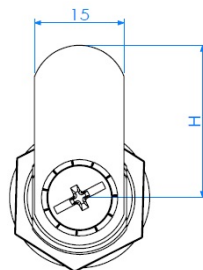

PRODUCT SHEET

Description:

Cam Lock 1925, 90DG, Black Anodized, Cam No. A01, CK SISO

Item number:

14.04.491-4

Units	Box	Carton	HS Code	Barcode
Pcs.	12	240	8301300000	
				5704866506984

L1=16mm
L2=20mm
L3=25mm
L4=30mm