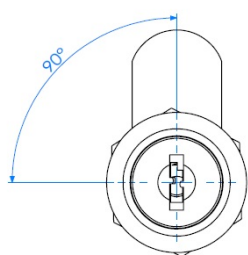

PRODUCT SHEET

Description:

Cam Lock 1925, 90DG, Black Anodized, Cam No. A01, CK SISO

Item number:

14.04.491-4

Units	Box	Carton	HS Code	Barcode
Pcs.	12	240	8301300000	
				5704866506984

L1=16mm
L2=20mm
L3=25mm
L4=30mm