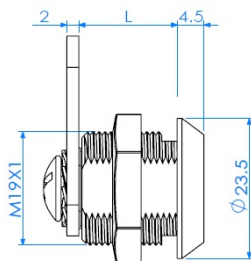

PRODUCT SHEET

Description:

Cam Lock 1925, 90DG, Black Anodized, Cam No. A01, CK SISO

Item number:

14.04.491-4

Units	Box	Carton	HS Code	Barcode
Pcs.	12	240	8301300000	
				5704866506984

L1=16mm
L2=20mm
L3=25mm
L4=30mm