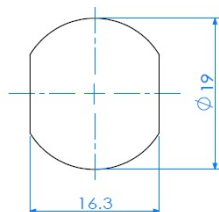

PRODUCT SHEET

Description:

Cam Lock 1925, 90DG, Black Anodized, Cam No. A01, CK SISO

Item number:

14.04.491-4

Units	Box	Carton	HS Code	Barcode
Pcs.	12	240	8301300000	
				5704866506984

L1=16mm
L2=20mm
L3=25mm
L4=30mm