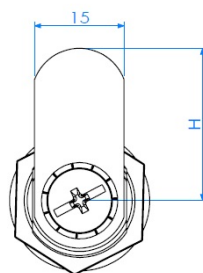

PRODUCT SHEET

Description:

Cam Lock 1925, 90DG, CPL, Str. Cam No. A09, CK SISO, 25mm Thread Length

Item number:

14.04.491-0

Units	Box	Carton	HS Code	Barcode
Pcs.	12	240	8301300000	
				5704866041942

L1=16mm
L2=20mm
L3=25mm
L4=30mm