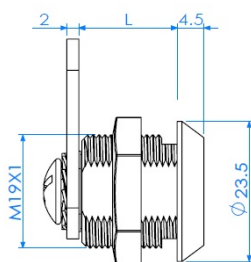

PRODUCT SHEET

Description:

Cam Lock 1925, 90DG, CPL, Str. Cam No. A09, CK SISO, 25mm Thread Length

Item number:

14.04.491-0

Units	Box	Carton	HS Code	Barcode
Pcs.	12	240	8301300000	
				5704866041942

L1=16mm
L2=20mm
L3=25mm
L4=30mm