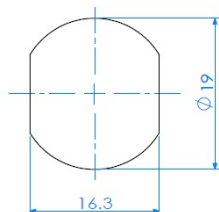

PRODUCT SHEET

Description:

Cam Lock 1925, 90DG, CPL, Str. Cam No. A09, CK SISO, 25mm Thread Length

Item number:

14.04.491-0

Units	Box	Carton	HS Code	Barcode
Pcs.	12	240	8301300000	
				5704866041942

L1=16mm
L2=20mm
L3=25mm
L4=30mm