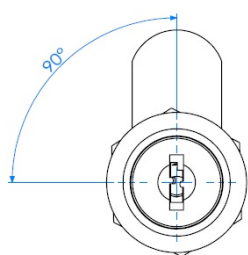

PRODUCT SHEET

Description:

Cam Lock 1925, 90DG, CPL, Str. Cam No. A09, CK SISO, 25mm Thread Length

Item number:

14.04.491-0

Units	Box	Carton	HS Code	Barcode
Pcs.	12	240	8301300000	
				5704866041942

L1=16mm
L2=20mm
L3=25mm
L4=30mm