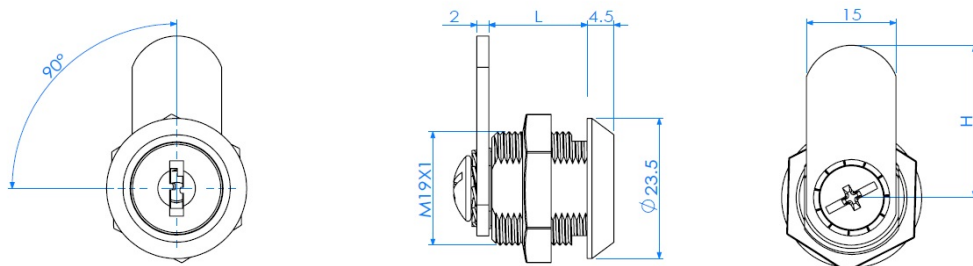

## Description:

Cam Lock 1925A, 90DG, CPL,Cam A09,CK SISO,KA D20,Full Thread

## Item number:

14.04.490-0

Units	Box	Carton	HS Code	Barcode
Pcs.	12	240	8301300000	
				5704866041935

L1=16mm  
L2=20mm  
L3=25mm  
L4=30mm