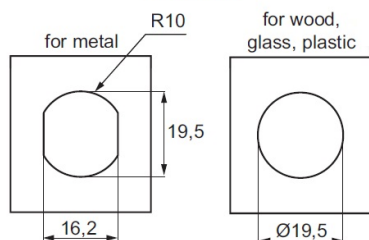

SISO A/S

Mileparken 11
DK-2740 Skovlunde
Denmark
VAT: DK 24786013

Phone +45 45 830 900

www.siso.dk
siso@siso.dk

Danske Bank
Nytorv Branch
Copenhagen
SWIFT: DABADKKK

Account no.
4180 3112 112936
IBAN Account
DK7230003112112936