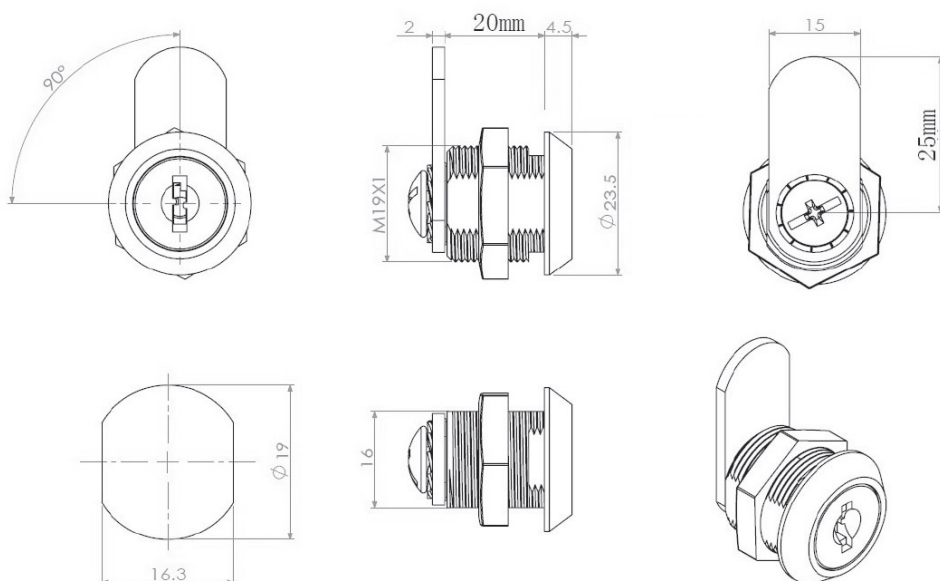

## Description:

Cam Lock 1920, 90DG, Black Anodized, Cam No. A01, CK SISO

## Item number:

14.04.485-4

Units	Box	Carton	HS Code	Barcode
Pcs.	12	240	8301300000	
				5704866506960