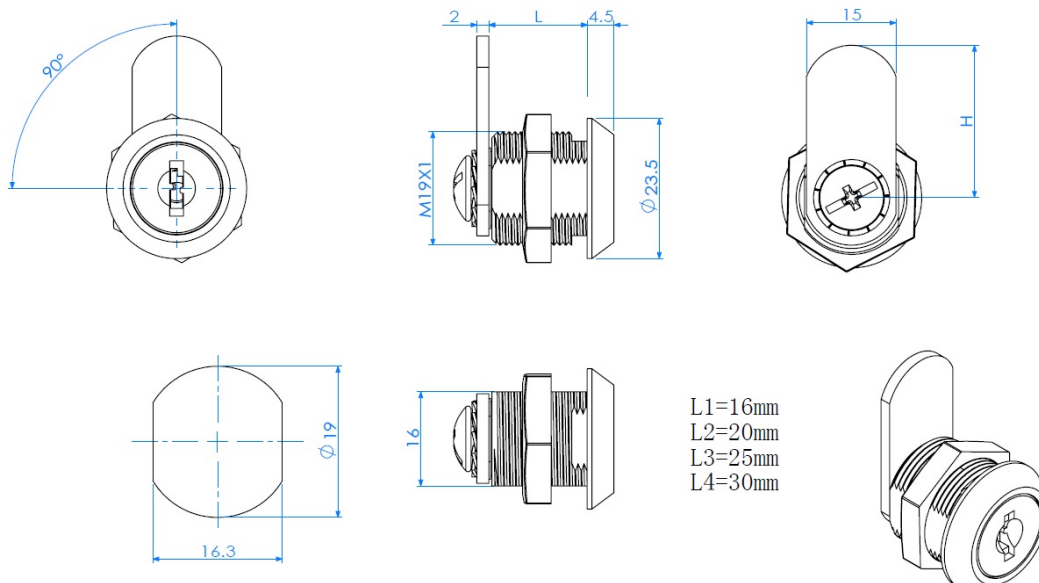

## Description:

Cam Lock 1916, 90DG, CPL, Cam No. A01, KA G80, CK SISO

## Item number:

14.04.479-0

Units	Box	Carton	HS Code	Barcode
Pcs.	12	240	8301300000	
				5704866041775