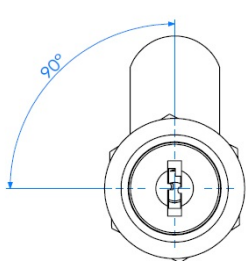

PRODUCT SHEET

Description:

Cam Lock 1916, 90DG, Str. Cam A03 (35mm), CPL, CK SISO

Item number:

14.04.469-0

Units	Box	Carton	HS Code	Barcode
Pcs.	12	240	8301300000	
				5704866041669

L1=16mm
L2=20mm
L3=25mm
L4=30mm