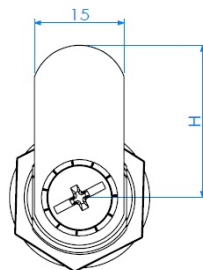

PRODUCT SHEET

Description:

Cam Lock 1916, 90DG, Str. Cam A03 (35mm), CPL, CK SISO

Item number:

14.04.469-0

Units	Box	Carton	HS Code	Barcode
Pcs.	12	240	8301300000	
				5704866041669

L1=16mm
L2=20mm
L3=25mm
L4=30mm