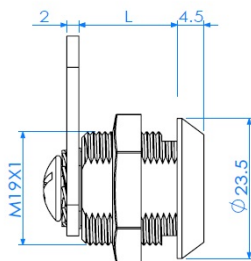

PRODUCT SHEET

Description:

Cam Lock 1916, 90DG, Str. Cam A03 (35mm), CPL, CK SISO

Item number:

14.04.469-0

Units	Box	Carton	HS Code	Barcode
Pcs.	12	240	8301300000	
				5704866041669

L1=16mm
L2=20mm
L3=25mm
L4=30mm