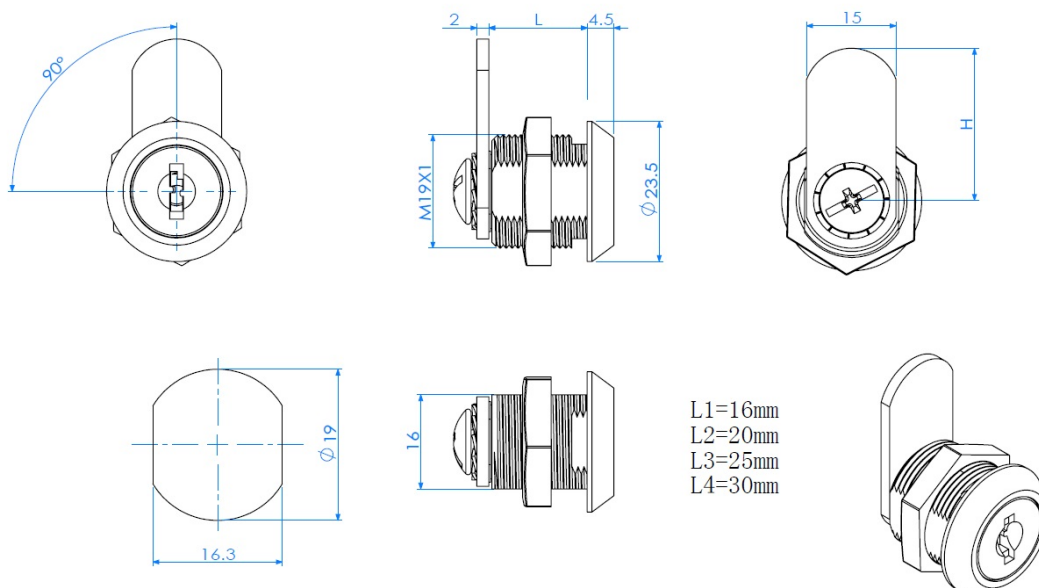

PRODUCT SHEET

Description:

Cam Lock M1916, 90DG, Str. Cam No. A01, CPL, CK SISO, #J11

Item number:

14.04.467-0

| Units | Box | Carton | HS Code | Barcode |
|-------|-----|--------|------------|--|
| Pcs. | 12 | 240 | 8301300000 |  |
| | | | | 5704866041645 |