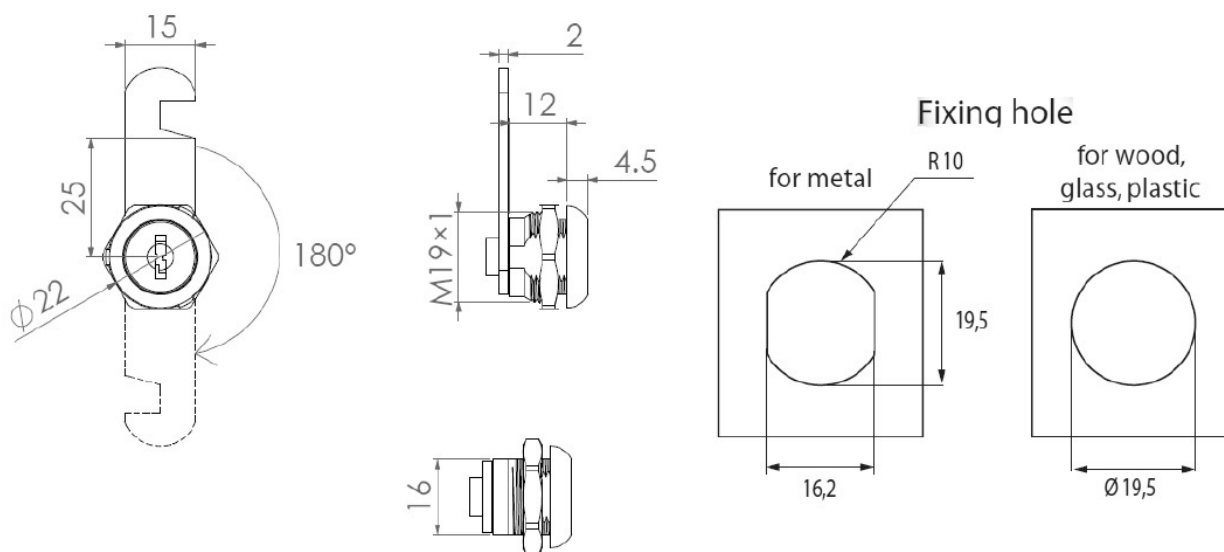

PRODUCT SHEET

Description:

Cam Lock 1912, 180DG, Cam A09 Hooked,LH, KA D20, CPL,CK SISO Cam Mounted 12 O'clock when Open, W/Hook Opening on Right, Side, F/Left Hand Doors, Cam Plate Riveted onto the Lock,Max, 6mm Panel Thickness

Item number:

14.04.432-1

Units	Box	Carton	HS Code	Barcode
Pcs.	30	240	8301300000	
				5704866437424

SISO A/S

Mileparken 11
DK-2740 Skovlunde
Denmark
VAT: DK 24786013

Phone +45 45 830 900

www.siso.dk
siso@siso.dk

Danske Bank
Nytorv Branch
Copenhagen
SWIFT: DABADKKK

Account no.
4180 3112 112936
IBAN Account
DK7230003112112936