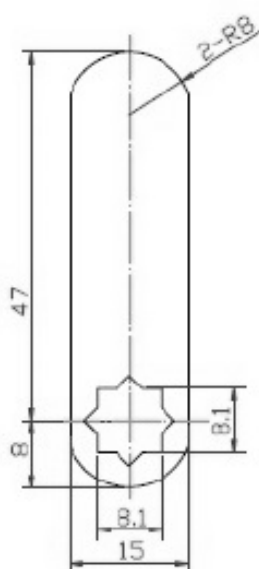

PRODUCT SHEET

Description:

Cam No. 75 For 1900 Series, Straight 47mm C/E

Item number:

14.04.375-0

Units	Box	Carton	HS Code	Barcode
Pcs.	1	500	8301600090	 5704866041478

t=2.0mm

75