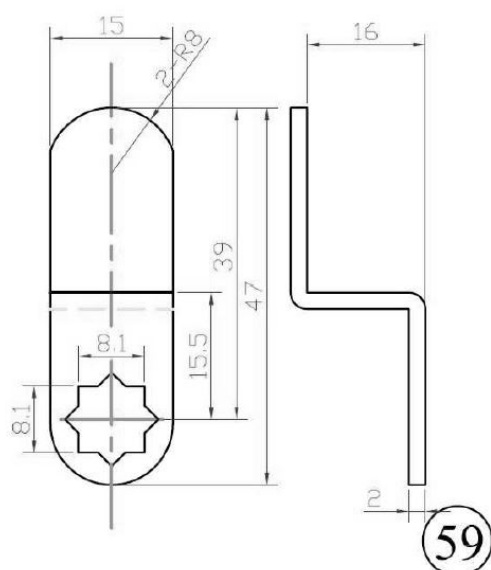

PRODUCT SHEET

Description:

Cam No. 59 For 1900 Series, Cranked 16mm, 39mm C/E

Item number:

14.04.299-5

Units	Box	Carton	HS Code	Barcode
Pcs.	260	2600	8301600090	 5704866041300

SISO A/S

Mileparken 11
DK-2740 Skovlunde
Denmark
VAT: DK 24786013