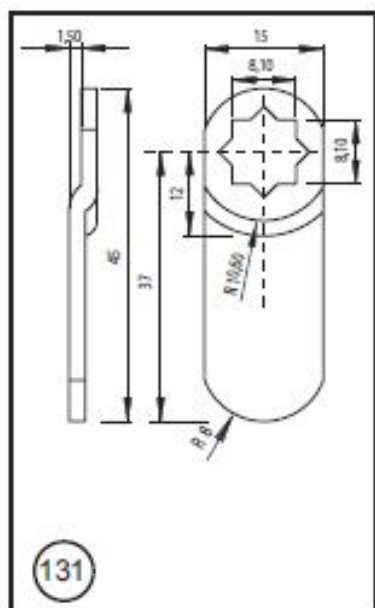

PRODUCT SHEET

Description:

Cam No. 131 For 1900 Series, Cranked 3,5mm, 37mm C/E

Item number:

14.04.299-0

Units	Box	Carton	HS Code	Barcode
Pcs.	500	2500	8301600090	 5704866041294

SISO A/S

Mileparken 11
DK-2740 Skovlunde
Denmark
VAT: DK 24786013