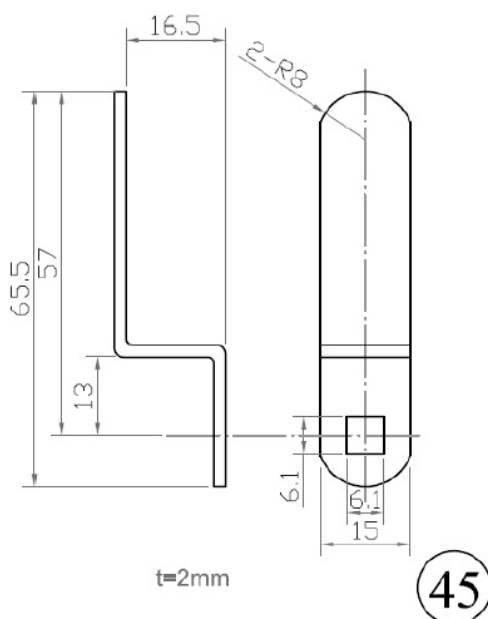

## Description:

Cam No. 45 F/Combi Locks, Crank 18,5mm,48,5mm C/E,Hole:6x6mm Fits for Locks M237/238/266/268/300/316/3001 & 3002

## Item number:

14.04.285-0

Units	Box	Carton	HS Code	Barcode
Pcs.		50	8301600090	 5704866041157