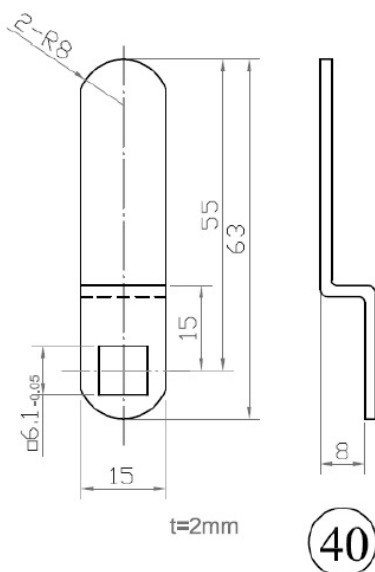

PRODUCT SHEET

Description:

Cam No. 40 F/Combi Locks, Cranked 8mm, 55mm C/E, Hole: 6x6mm Fits for Locks M237/238/266/268/300/316/3001 & 3002

Item number:

14.04.280-0

Units	Box	Carton	HS Code	Barcode
Pcs.	100	200	8301600090	
				5704866041096