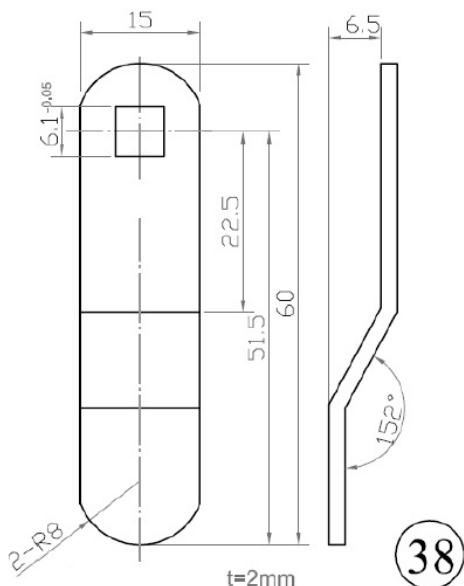

# PRODUCT SHEET

**Description:**

Cam No. 38 F/Combi Locks,Cranked 8,5mm,51,5mm C/E,Hole:6x6mm Fits for Locks M237/238/266/268/300/316/3001 & 3002

**Item number:**

14.04.278-0

Units	Box	Carton	HS Code	Barcode
Pcs.		100	8301600090	 5704866041072