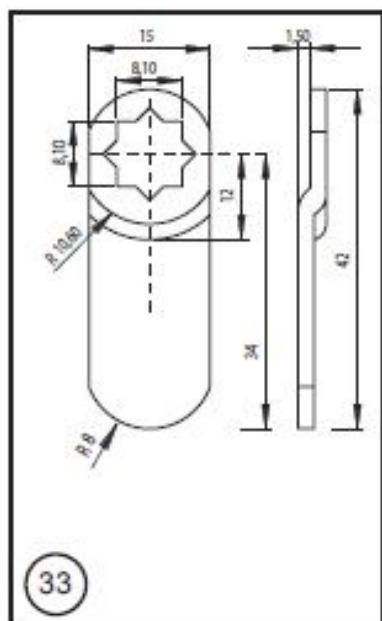

PRODUCT SHEET

Description:

Cam No. 33 For 1900 Series, Cranked 3,5mm, 34mm C/E

Item number:

14.04.273-0

Units	Box	Carton	HS Code	Barcode
Pcs.		100	8301600090	 5704866041027

SISO A/S

Mileparken 11
DK-2740 Skovlunde
Denmark
VAT: DK 24786013