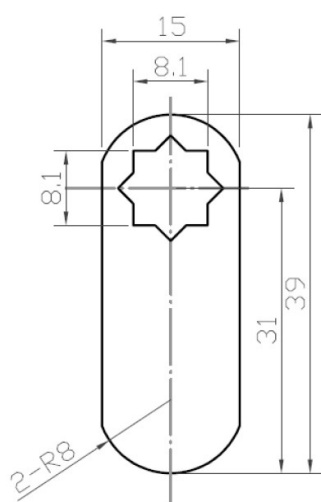

# PRODUCT SHEET

**Description:**

Cam No. 27 For 1900 Series, Straight 31mm C/E

**Item number:**

14.04.267-0

Units	Box	Carton	HS Code	Barcode
Pcs.	300	3000	8301600090	 5704866040969

t=2mm

27