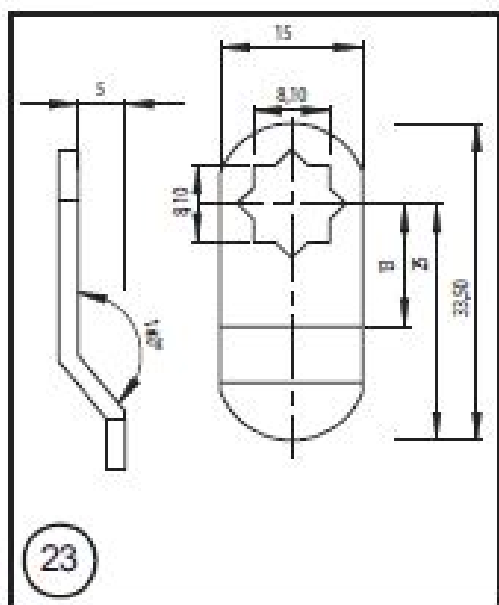

PRODUCT SHEET

Description:

Cam No. 23 For 1900 Series, Cranked 7mm, 13mm C/E

Item number:

14.04.263-0

Units	Box	Carton	HS Code	Barcode
Pcs.		300	8301600090	 5704866040921

SISO A/S

Mileparken 11
DK-2740 Skovlunde
Denmark
VAT: DK 24786013