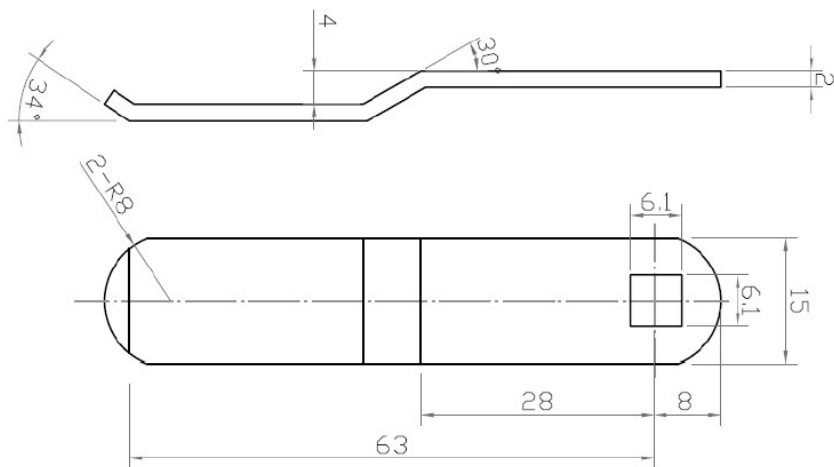

PRODUCT SHEET

Description:

Cam No. 22 F/Combi Locks,Cranked 6,5mm, 63mm C/E ,Hole:6x6mm Fits for Locks
M237/238/266/268/300/316/3001 & 3002

Item number:

14.04.262-0

Units	Box	Carton	HS Code	Barcode
Pcs.			8301600090	
				5704866040914