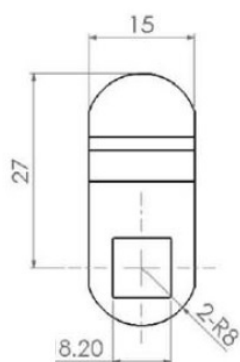

### Description:

Cam No. 21 For 1900 Series, Cranked 10,5mm, 27,3mm C/E

### Item number:

14.04.261-0

Units	Box	Carton	HS Code	Barcode
Pcs.	1	300	8301600090	 5704866040891