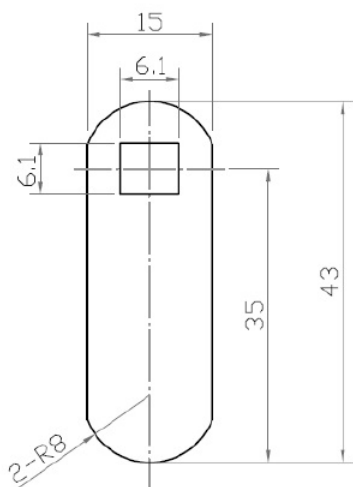

PRODUCT SHEET

Description:

Cam No. 18 F/Combi Locks, Straight 35mm C/E, Hole: 6 x 6mm, Fits for Locks M237/238/266/268/300/316/3001 & 3002

Item number:

14.04.258-0

Units	Box	Carton	HS Code	Barcode
Pcs.	500	3000	8301600090	 5704866040860