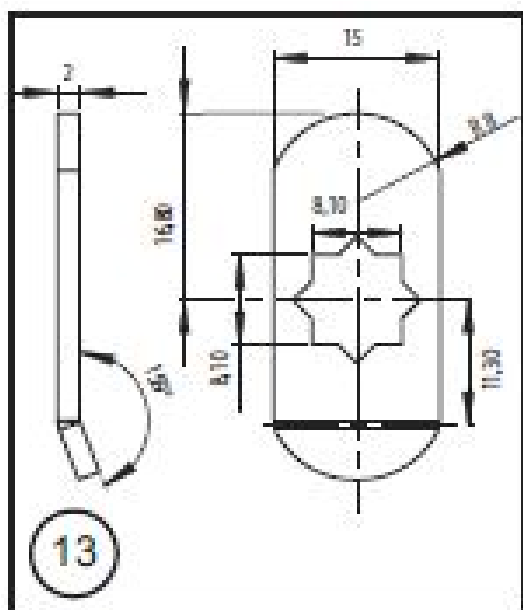

PRODUCT SHEET

Description:

Cam No. 13 For 1900 Series, Cranked 2mm, 16,5mm C/E

Item number:

14.04.253-0

Units	Box	Carton	HS Code	Barcode
Pcs.	0		8301600090	
				5704866040815

SISO A/S

Mileparken 11
DK-2740 Skovlunde
Denmark
VAT: DK 24786013