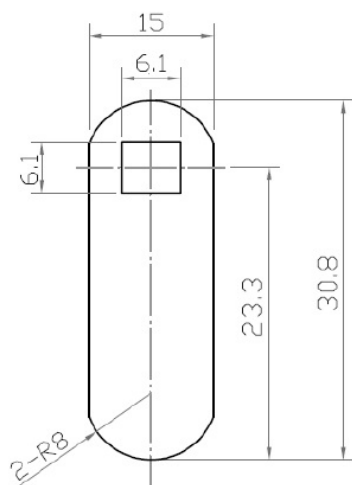

### Description:

Cam No. 8 F/Combi Locks, Straight 23,3mm C/E. Hole: 6 x 6mm, Fits for Locks  
M237/238/266/268/300/316/3001 & 3002

### Item number:

14.04.248-5

Units	Box	Carton	HS Code	Barcode
Pcs.	500	5000	8301600090	
				5704866040761

t=2mm