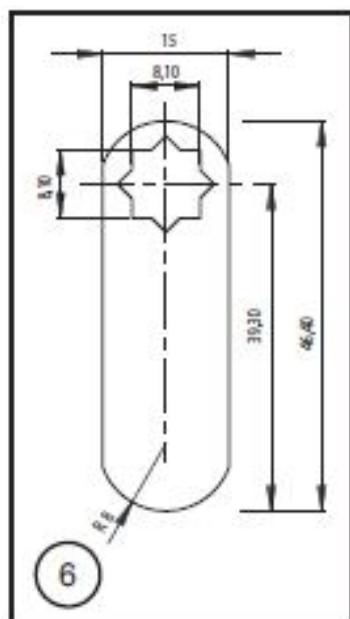

PRODUCT SHEET

Description:

Cam No. 6 For 1900 Series, Straight 38,9mm C/E

Item number:

14.04.246-0

Units	Box	Carton	HS Code	Barcode
Pcs.		100	8301600090	 5704866040730

SISO A/S
Mileparken 11
DK-2740 Skovlunde
Denmark
VAT: DK 24786013