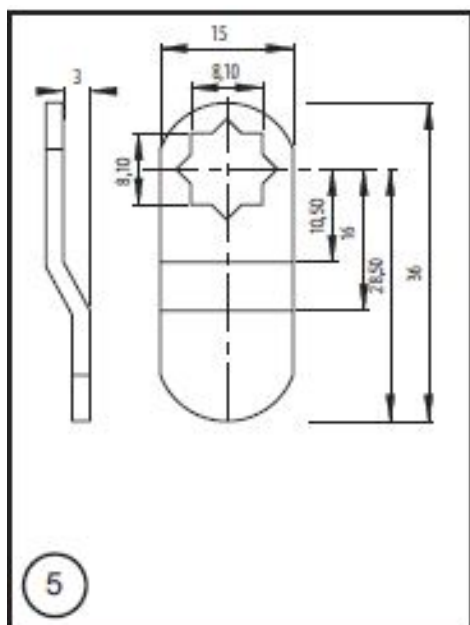

PRODUCT SHEET

Description:

Cam No. 5 For 1900 Series, Cranked 5mm, 28,5mm C/E

Item number:

14.04.245-0

Units	Box	Carton	HS Code	Barcode
Pcs.	100	2500	8301600090	 5704866040723

SISO A/S

Mileparken 11
DK-2740 Skovlunde
Denmark
VAT: DK 24786013