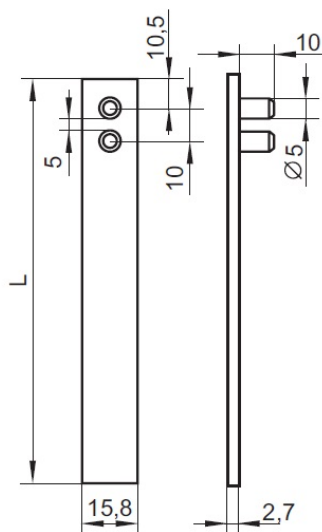

PRODUCT SHEET

Description:

Locking Bar F/Central Lock 4103, 1300mm, Aluminium

Item number:

14.04.172-0

Units	Box	Carton	HS Code	Barcode
Pcs.		100	8301600090	 5704866442435

L = 500 or 700 mm

SISO A/S