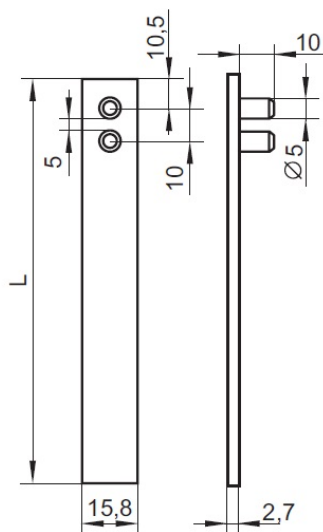

PRODUCT SHEET

Description:

Locking Bar F/Central Lock 4103, 500mm, Aluminium

Item number:

14.04.171-0

Units	Box	Carton	HS Code	Barcode
Pcs.	40	200	8301600090	 5704866040556

L = 500 or 700 mm

SISO A/S