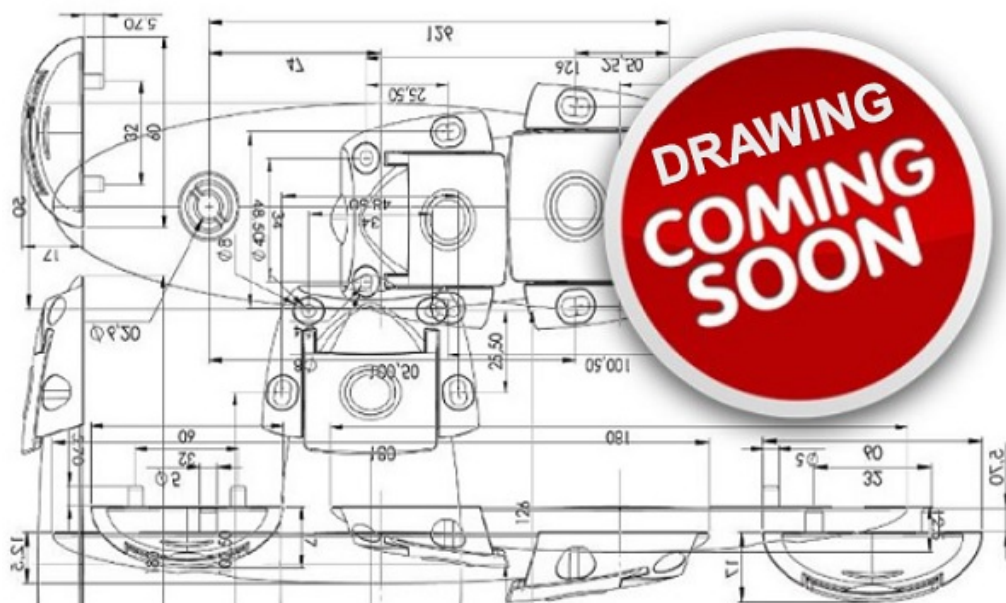

PRODUCT SHEET

Description:

Master Key, SISO Car Key, F/System #J13, White Colour

Item number:

14.04.123-5

| Units | Box | Carton | HS Code | Barcode |
|-------|-----|--------|------------|---|
| Pcs. | 1 | 200 | 8301700000 |  5704866488266 |