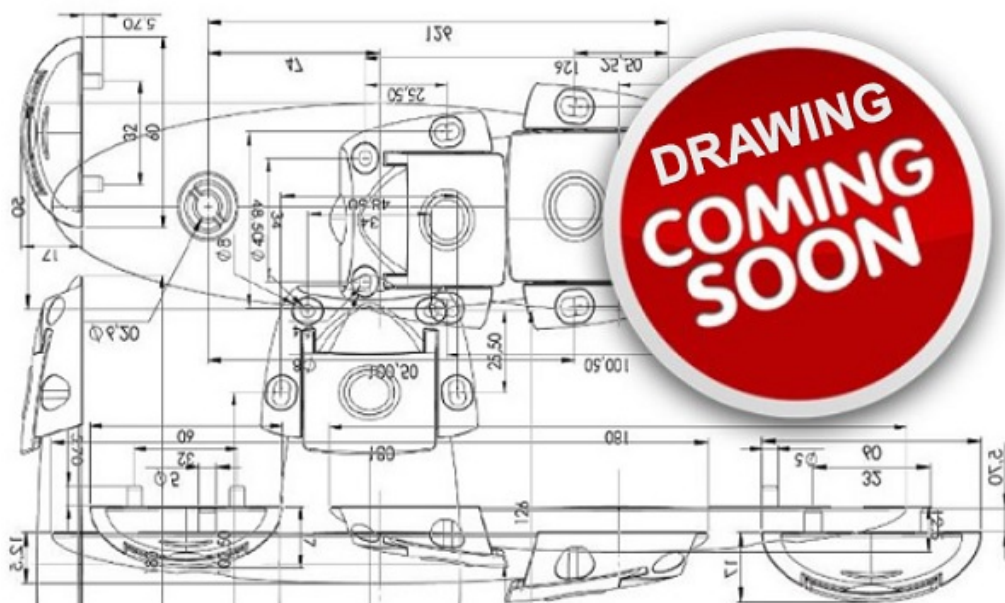

PRODUCT SHEET

Description:

Master Key, SISO Car Key, F/System #J12, White Colour

Item number:

14.04.123-0

Units	Box	Carton	HS Code	Barcode
Pcs.	200	1000	8301700000	 5704866040372

SISO A/S

Mileparken 11
DK-2740 Skovlunde
Denmark
VAT: DK 24786013