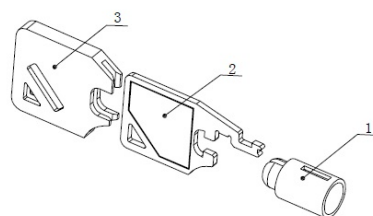

PRODUCT SHEET

Description:

Blank Tubular Car Key With SISO Logo

Item number:

14.04.110-0

Units	Box	Carton	HS Code	Barcode
Pcs.	100	200	8301700000	
				5704866040242

SISO A/S

Mileparken 11
DK-2740 Skovlunde
Denmark
VAT: DK 24786013