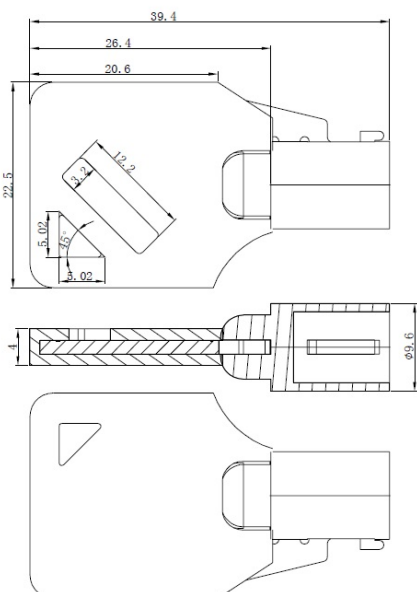

PRODUCT SHEET

Description:

Blank Tubular Car Key With SISO Logo

Item number:

14.04.110-0

Units	Box	Carton	HS Code	Barcode
Pcs.	100	200	8301700000	
				5704866040242

SISO A/S

Mileparken 11
DK-2740 Skovlunde
Denmark
VAT: DK 24786013